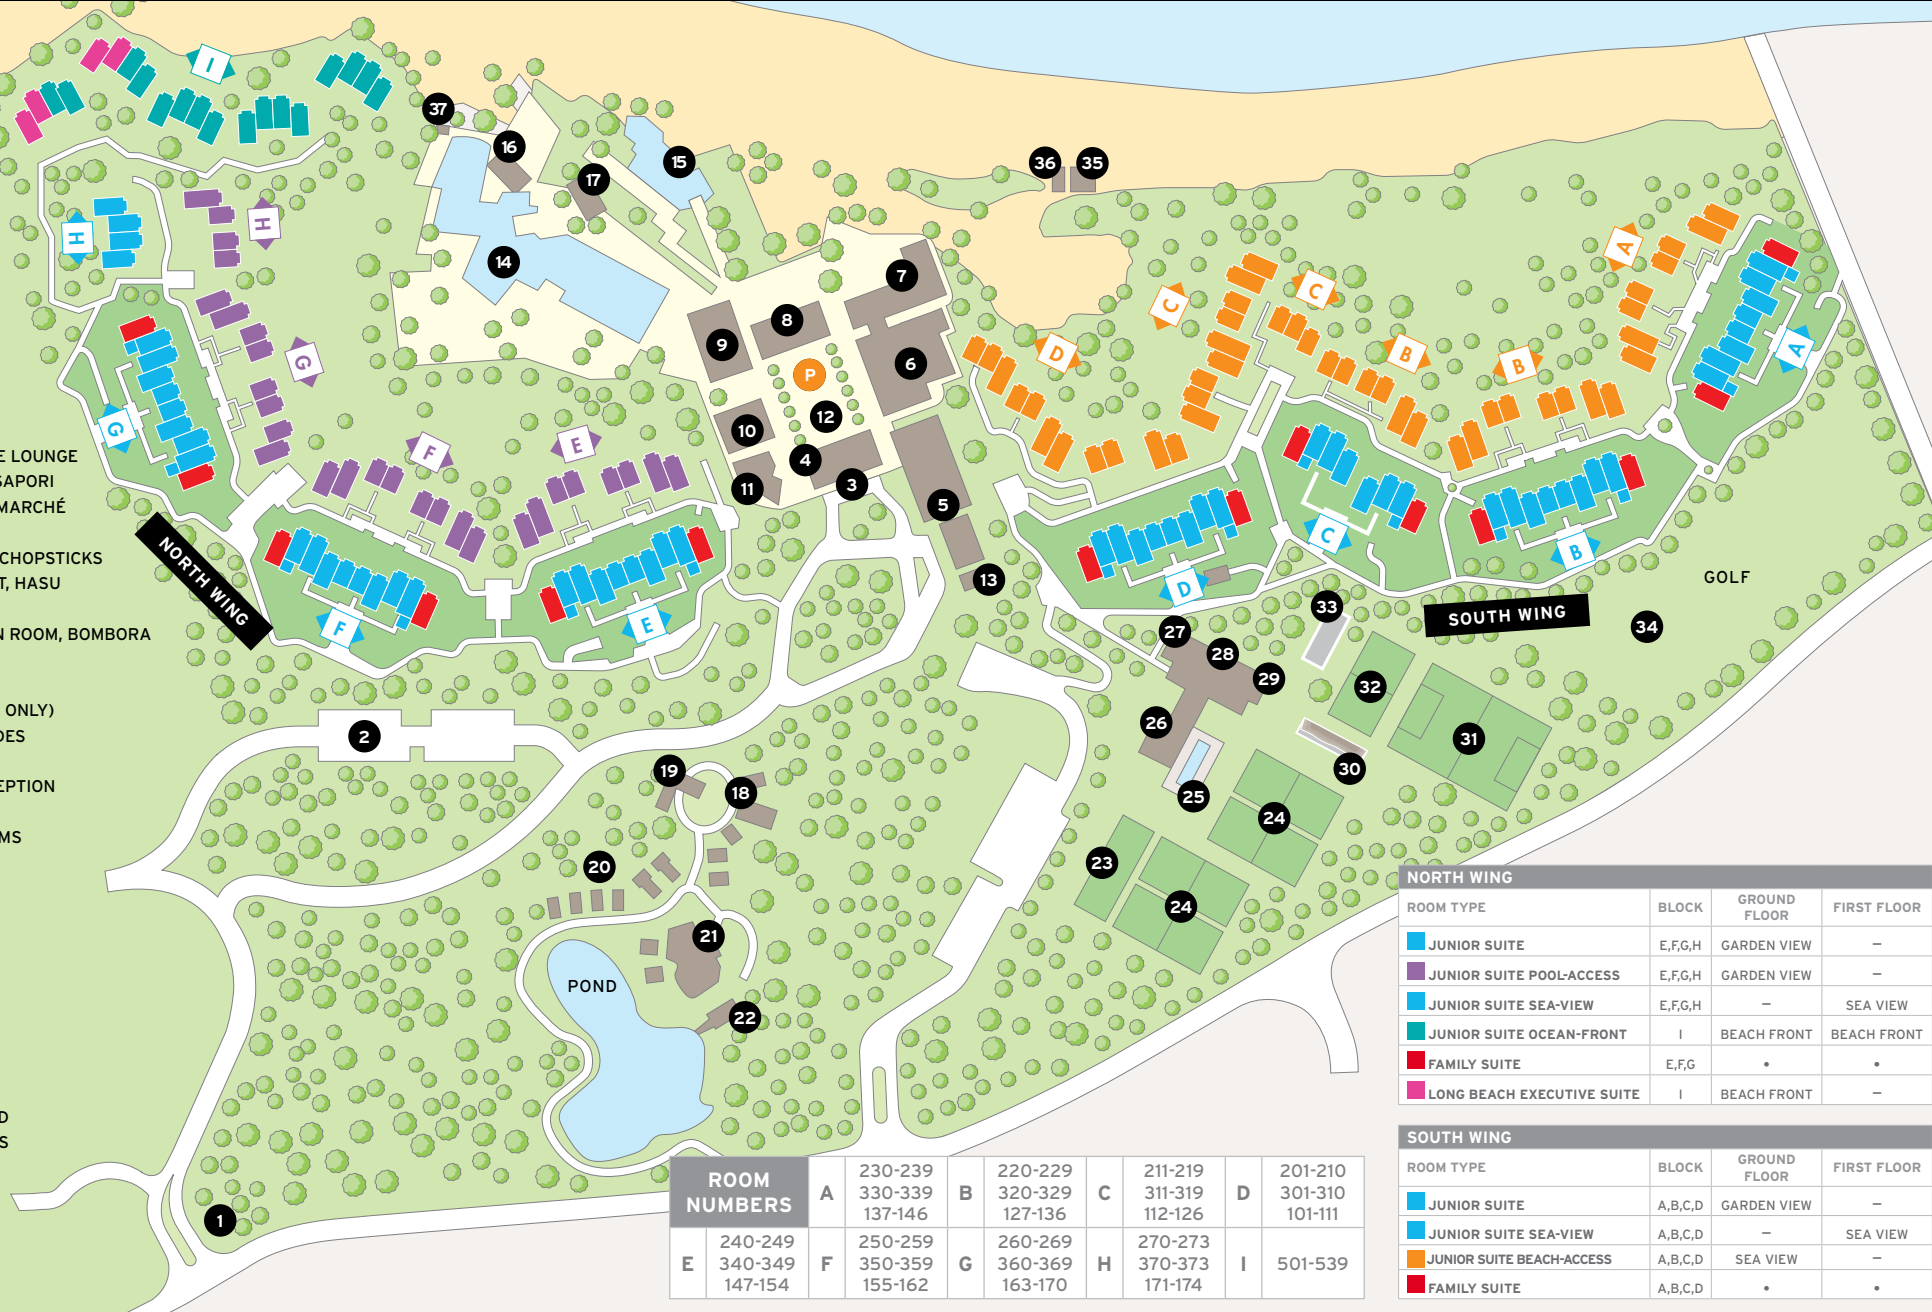

LONG BEACH

A SUN RESORT · MAURITIUS

RESORT LAYOUT

KEY

- P PIAZZA
- 1 MAIN ENTRANCE
- 2 PARKING
- 3 GUEST ARRIVAL
- 4 LOBBY
- 5 RECEPTION/DEPARTURE LOUNGE
- 6 ITALIAN RESTAURANT, SAPORI
- 7 MAIN RESTAURANT, LE MARCHÉ
- 8 LOUNGE BAR, SHORES
- 9 CHINESE RESTAURANT, CHOPSTICKS
- 10 JAPANESE RESTAURANT, HASU
- 11 SHOPS
- 12 NIGHTCLUB & FUNCTION ROOM, BOMBORA
- 13 INFIRMARY
- 14 MAIN POOL (HEATED)
- 15 INFINITY POOL (ADULTS ONLY)
- 16 BAR & RESTAURANT, TIDES
- 17 BEACH SHOP
- 18 CINQ MONDES SPA RECEPTION
- 19 HAIRDRESSER
- 20 CINQ MONDES SPA ROOMS
- 21 HAMMAM
- 22 RELAXATION CORNER
- 23 ARCHERY
- 24 TENNIS COURTS
- 25 LAP POOL
- 26 GYM
- 27 KIDS CLUB, ANGELS
- 28 SPORTS CENTRE, SHOP
- 29 TEENS CLUB, WAVES
- 30 WALL CLIMBING
- 31 FOOTBALL PLAYGROUND
- 32 TENNIS/VOLLEY COURTS
- 33 BOCCIBALL
- 34 PITCH & PUTT GOLF
- 35 BOAT HOUSE
- 36 MOJITO BAR
- 37 WRAP & JUICE BAR

ROOM NUMBERS	A	B	C	D
	230-239	220-229	211-219	201-210
	330-339	320-329	311-319	301-310
	137-146	127-136	112-126	101-111
	250-259	260-269	270-273	
	340-349	350-359	360-369	
	147-154	155-162	163-170	
				501-539

NORTH WING			
ROOM TYPE	BLOCK	GROUND FLOOR	FIRST FLOOR
JUNIOR SUITE	E,F,G,H	GARDEN VIEW	-
JUNIOR SUITE POOL-ACCESS	E,F,G,H	GARDEN VIEW	-
JUNIOR SUITE SEA-VIEW	E,F,G,H	-	SEA VIEW
JUNIOR SUITE OCEAN-FRONT	I	BEACH FRONT	BEACH FRONT
FAMILY SUITE	E,F,G	•	•
LONG BEACH EXECUTIVE SUITE	I	BEACH FRONT	-

SOUTH WING			
ROOM TYPE	BLOCK	GROUND FLOOR	FIRST FLOOR
JUNIOR SUITE	A,B,C,D	GARDEN VIEW	-
JUNIOR SUITE SEA-VIEW	A,B,C,D	-	SEA VIEW
JUNIOR SUITE BEACH-ACCESS	A,B,C,D	SEA VIEW	-
FAMILY SUITE	A,B,C,D	•	•